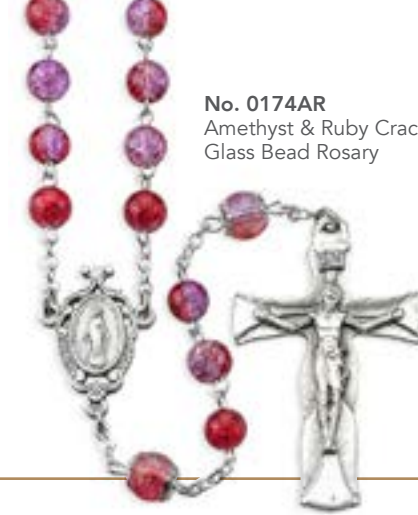

No. 0174AR
Amethyst & Ruby Cracked
Glass Bead Rosary