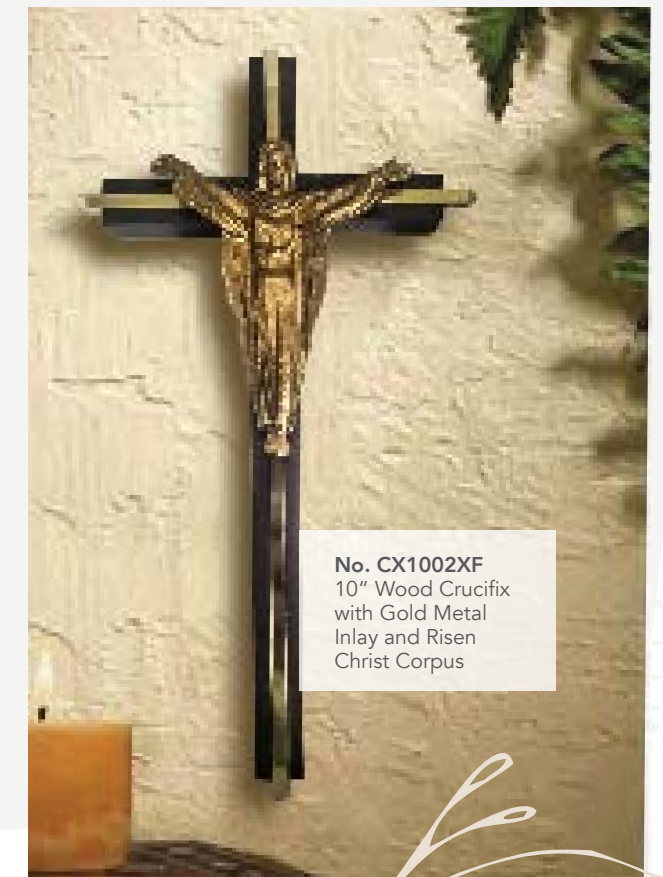

No. CX1002XF
10" Wood Crucifix
with Gold Metal
Inlay and Risen
Christ Corpus

10" INTERIOR WALNUT FINISH CRUCIFIXES & CROSSES

Reflecting the simply beauty of faith, these walnut finished crucifixes and crosses are an outstanding value. These crosses are made with intersecting two piece construction and feature a keyhole on the back for hanging. All Crucifixes and Crosses presented in a classic gift box.