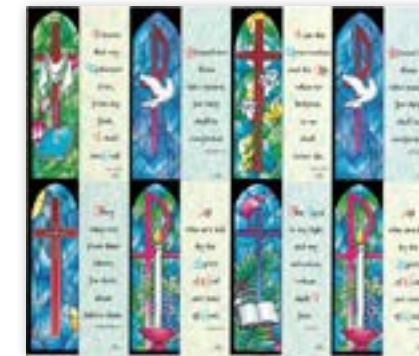

SACRED HEART OF JESUS
8SHJ4 same as 25-838

SIMEONE SERIES
8SIM same as 25-925

SONG OF THE ANGELS
8SOA

STAR SPANGLED BANNER
8SPG same as 25-872

TRINITY
8TRI same as 25-826

PATRIOTIC USA
8USA

VELASQUEZ
8VEL

VERITAS
8VER same as 25-852