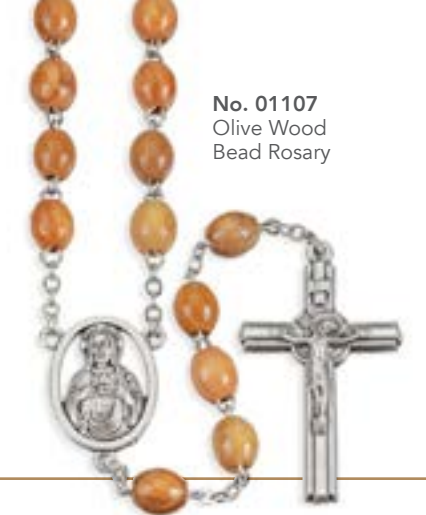

No. 01107
Olive Wood
Bead Rosary

No. J7030
Light Blue Swarovski™
Rose Rosary

No. TS046
Irish Green
Marble Rosary

No. WC720
Blue Marian
Specialty Rosary

No. BK-12190
Amethyst Glass
Bead Rosary

No. BK-12191
Dark Blue
Glass Bead Rosary